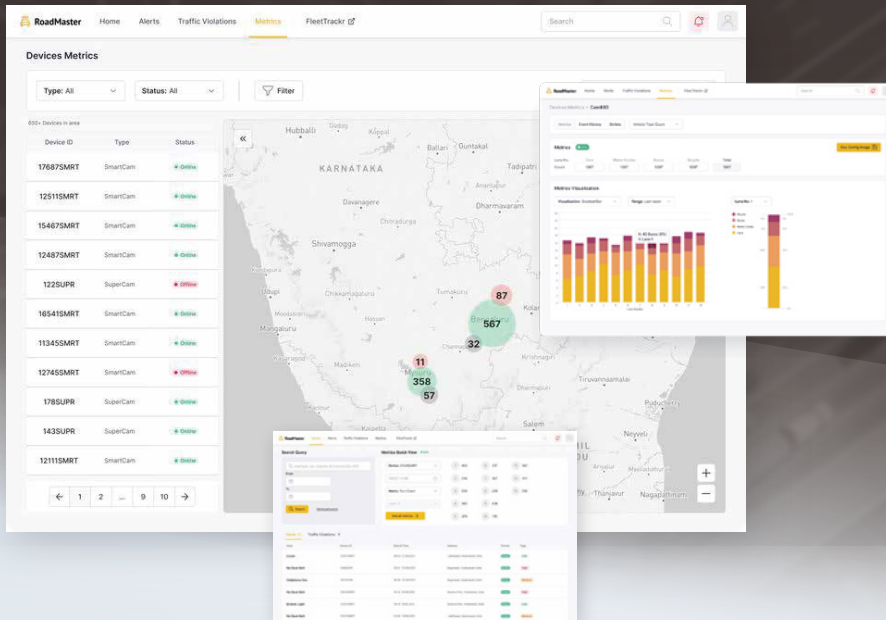

### Dual Cameras

Supports 2.5Mp global shutter and 4K rolling shutter for high resolution image & video real-time capturing

### 4G/5G Communication

Capable with 4G and 5G communication for lower latency transmission

# RoadMaster

End to End Intelligent Transportation Management System Software

RoadMaster is an AI enabled Intelligent Traffic Management (ITMS) Software that offers a wide range of tools and services related to transport and traffic management. RoadMaster has a unified dashboard that enables real-time and relevant data for instant decision-making to provide actionable insights.